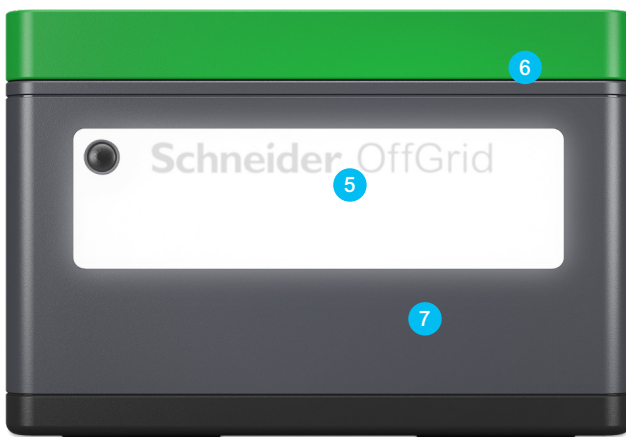

Meet the product

The new Schneider Electric OffGrid Portable Power Station is designed with sustainability in mind and offers reliable pure sinewave power on the go, with robust charging capacity, extended runtime, and versatile power outputs.

1. Wireless charging pad

Effortlessly charge your smart devices without the hassle of extra cables, allowing you to travel light.

2. User-friendly LCD display

Display with animated HMI provides power station's status, charge levels, runtimes at a quick glance

3. Pure sine wave output

2-3 AC outlets provide steady power to the electronics you rely on for everyday comfort and convenience

4. Lightweight and compact

Huge battery capacity while remaining lightweight. 500W and 700W models are lighter than leading competitors*

5. LED panel with SOS signal

Allows for easy usage even in darker settings, such as a camp site at night or during a power outage.

6. Transport anywhere

Compact design and handle for easy portability without compromising durability.

7. Sustainable design

Casing made with 60% recycled plastic, comes in sustainable packaging and features eco-mode automatic shutoff to improve efficiency. Optional solar panels for eco-friendly recharging with renewable energy.

*When comparing similar models from leading competitors at time of publication in 2024.